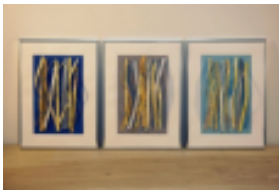

Sediments: Lauren Alyssa Bierly and Andrea Bartine Caldarise at the Yard, Williamsburg

Curated by [Audra Lambert](#) of ANTE

On view at [The Yard: Williamsburg](#) (195 Broadway, Fl 4 Brooklyn, 11211) from
[September 20 - December 10, 2023](#)

M-F, 10 AM - 4 PM | Weekends by appointment (email: antecedentprojects@gmail.com)

Lauren Alyssa Bierly: [@lbierly](#) (IG) | Andrea Bartine Caldarise: [@caldarise](#) (IG)

Lauren Alyssa Bierly

Architecture of Memory

Color study of February 9, 2020 at ~11am//Playa at Summer Lake, Oregon, 2020

Acrylic, Dura-Lar, paper, pins
15 x 34 x 3" (*installed dims variable*)
$5000