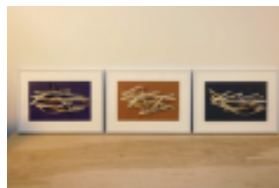

Color study of February 22, 2020 at ~11am//Three Dog Trail at Summer Lake, Oregon, 2020

Acrylic, Dura-Lar, paper, pins
47 x 11 x 3" (*installed dims variable*)
$5000