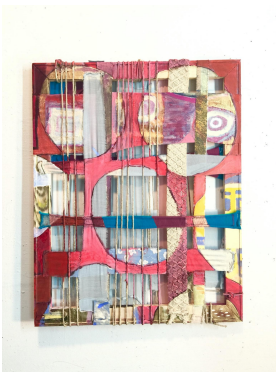

Cecilia André

Acrylic on sewn frayed bed linens

32 x 27" (2015)

\$1650

Inner City

Cecilia André

Acrylic and oil on linen

24 x 24" (2017)

\$850

Inverted Pyramids

Cecilia André

Acrylic and oil on linen

24 x 24" (2017)

\$850

Holiday

Cecilia André

Acrylic on pieced fabrics and hemp cord

20 x 25" (2017)

\$900

Fall 2021

Eye of Horus

Cecilia André

Mixed media (shower curtain, vintage fabrics, fiber and jute)

30 x 22" (2018)

\$1400

As Luck Would Have It

Cecilia André

Mixed media (transparent dye, vinyl, jute, lace, hemp cord, oil on canvas strips)

24 x 22" (2018)

\$1400

Papyrus

Cecilia André