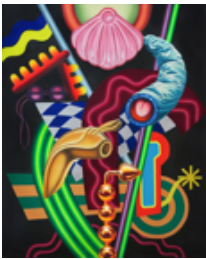

Acrylic on pieced fabrics and hemp cord

20 x 25" (2017)

\$900

Fall 2021

Eye of Horus

Cecilia André

Mixed media (shower curtain, vintage fabrics, fiber and jute)

30 x 22" (2018)

\$1400

As Luck Would Have It

Cecilia André

Mixed media (transparent dye, vinyl, jute, lace, hemp cord, oil on canvas strips)

24 x 22" (2018)

\$1400

Papyrus

Cecilia André

Mixed media (acrylic on pieced Egyptian on kaftan fabrics, vinyl and crochet scarf)

22 x 22" (2017)

\$1200

Deborah Bright

Party Crasher

Deborah Bright

Oil on canvas

48 x 36" (2019)

\$5000

Whole Lotta

Deborah Bright

Oil on canvas

30 x 24" (2020)

\$3000

The Pleiades

Deborah Bright