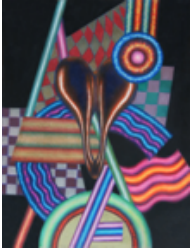

Acrylic on pieced fabrics and hemp cord

20 x 25" (2017)

\$900

Fall 2021

Eye of Horus

Cecilia André

Mixed media (shower curtain, vintage fabrics, fiber and jute)

30 x 22" (2018)

Graphite and colored pencil on watercolor paper (framed)

30 x 38.5 x 2" (2021)

\$3250

In Memory of Qiu Jin

Deborah Bright

Graphite and colored pencil on bristol board (framed)

23.25 x 28" (2017)

\$2300

Snap the Whip

Deborah Bright

Graphite and colored pencil on bristol board (framed)

24.25 x 28.5" (2016)

\$2300

Chueca

Deborah Bright

Graphite and colored pencil on bristol board (framed)

20 x 16" (2019)

\$1000

Bagatelle

Deborah Bright

Graphite and colored pencil on bristol board (framed)

16 x 12" (2019)

\$750