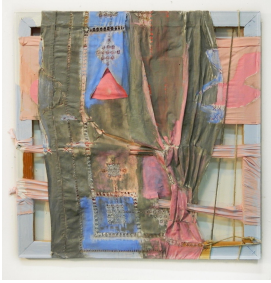

Fall 2021

FLEX: Cecilia André and Deborah Bright at the Yard, Williamsburg Bridge

Curated by Audra Lambert of ANTE

On view at The Yard: Williamsburg Bridge (195 Broadway, Fl 4 Brooklyn, 11211) from
September 15, 2021 - January 15, 2022

By appointment only (email: audra@antemag.com)

Cecilia André

Big Blue Grid

Cecilia André

Acrylic on sewn bed linens

42 x 42" (2016)

\$1900

Blue Grid

Cecilia André

Acrylic on sewn frayed bed linens

32 x 27" (2015)

\$1650

Inner City

Cecilia André

Acrylic and oil on linen

24 x 24" (2017)

Acrylic on pieced fabrics and hemp cord

20 x 25" (2017)

\$900

Fall 2021

Eye of Horus

Cecilia André

Mixed media (shower curtain, vintage fabrics, fiber and jute)

30 x 22" (2018)